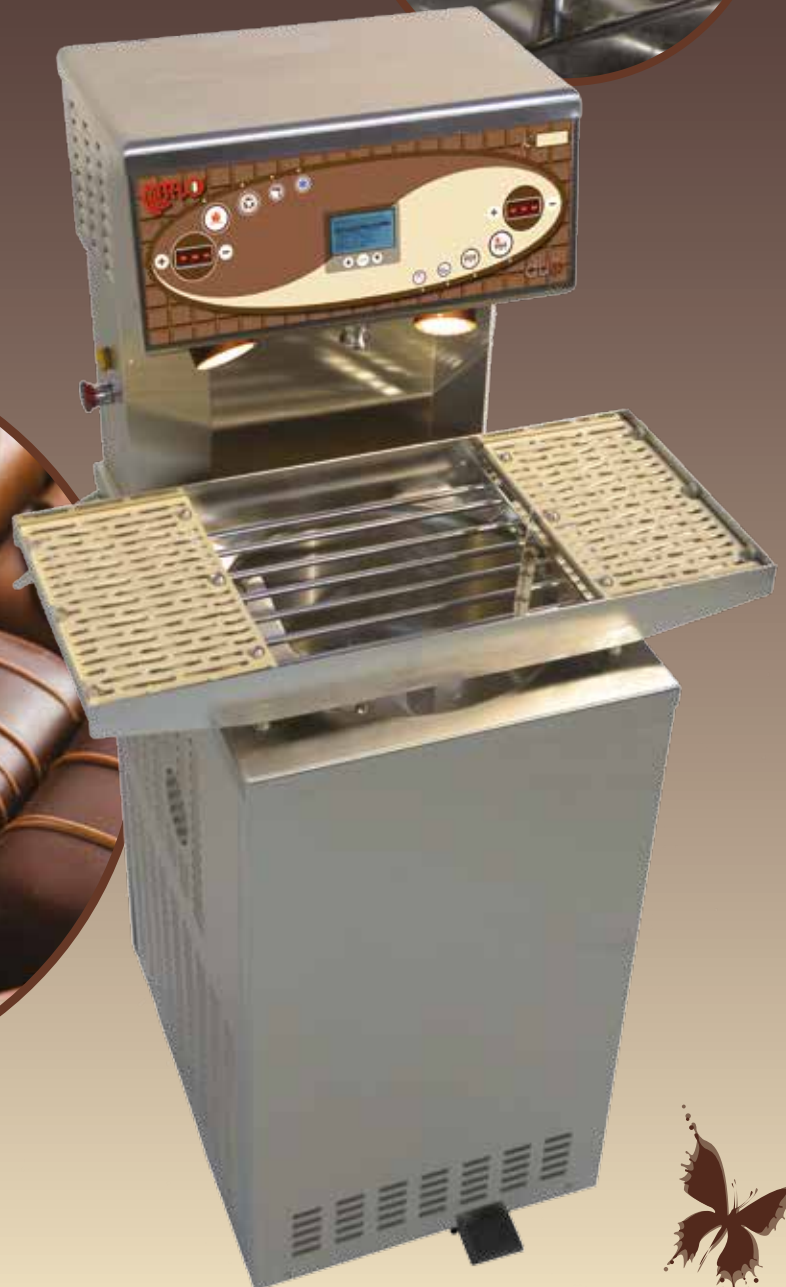

Have a look at the video about the Vibrating table EVO!